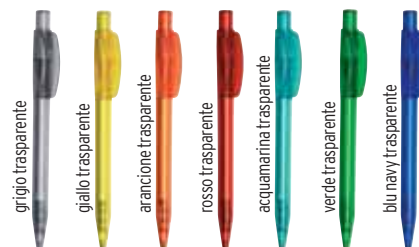

470

Sfera a scatto. Refill blu. Made in Italy.
Ballpoint pen with push-up mechanism.

Plastica ABS cm. 3x0,8/A 50

100/€ 0,71 1000/€ 0,61 3000/€ 0,56
5000/€ 0,51