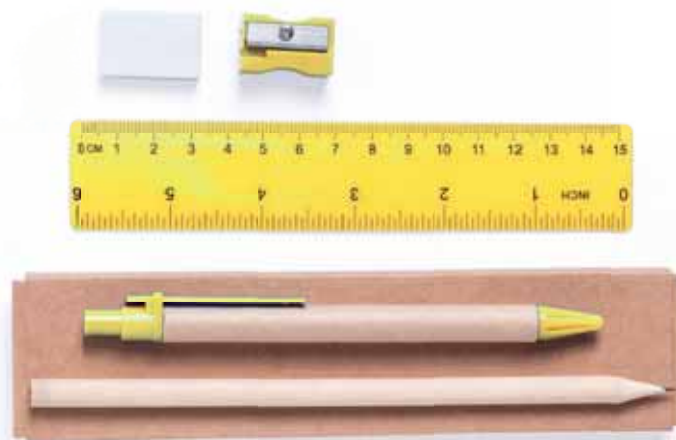

730 giallo

732

NEW

Set cancelleria 6 pz (righello, 3 matite, gomma e un temperamatite). Writing set in case. Ruler, 3 pencils, 1 rubber and 1 sharpener included.

Legno naturale e cartone
cm. 17,7x4,5x1,3   cm. 6x2/C   20

100/€ 1,43   500/€ 1,22   1000/€ 1,12
3000/€ 1,02